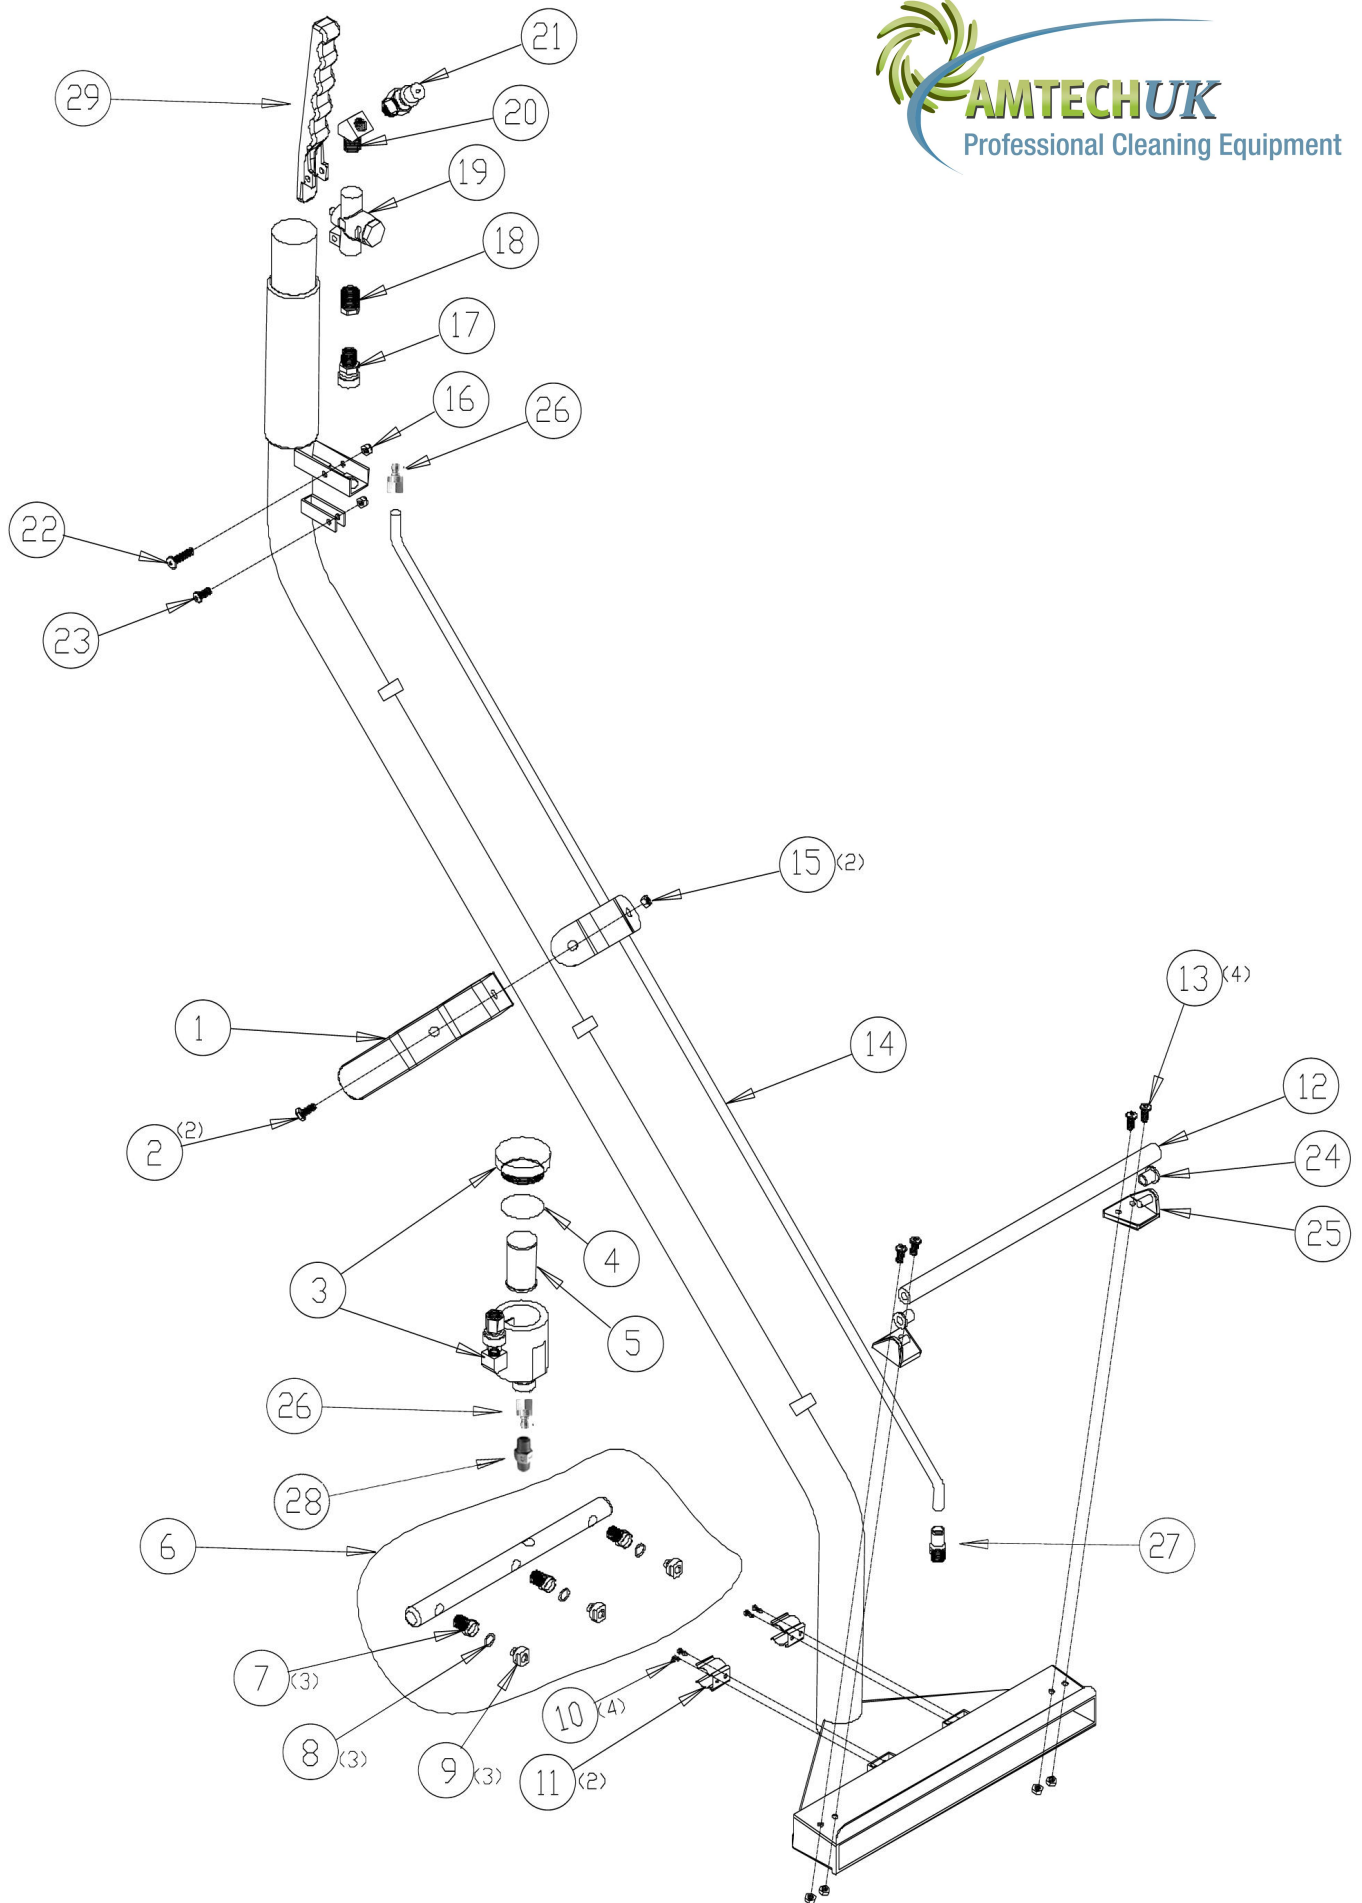

# WW1000 Wand 3 Jet Parts Schematic

For more detailed parts information please see the list below.

# WW1000 Wand 3 Jet Parts Schematic

Ref #	Item #	Description
1	70068A	Handle, U-Type
2	7CA001	Screw, 1/4-20X 1/2" HHMS SS
3	<a href="#">60400B</a>	<a href="#">Strainer Assembly, In-Line</a>
4	71871A	O-Ring, ILS
5	<a href="#">72140A</a>	<a href="#">Filter, ILS</a>
6	WWM	Manifold
7	<a href="#">72488A</a>	<a href="#">Brass Nozzle Body</a>
8	<a href="#">72725A</a>	<a href="#">Seal for Nozzle Body</a>
9	<a href="#">72489A</a>	<a href="#">Spray Tip, SS</a>
10	71532A	Screw #4-40X3/16" Phillips PHMS
11	<a href="#">71700A</a>	<a href="#">Clip Header Retainer</a>
12	WWTR	Roller
13	7BS001	Screw #10-24X1/2" Phillips PHMS
14	WWH43	Teflon Hose Assy
15	71634A	Nut, Nyloc 1/4

Ref #	Item #	Description
16	7BF030	Nut, Nyloc #10-24
17	70127A	Nipple Q.D 1/8M Brass
18	<a href="#">7AG002</a>	<a href="#">Bushing 1/4 - 1/8</a>
19	<a href="#">PX810</a>	<a href="#">Toggle, Valve, 1000 psi</a>
19.1	72307A	Rebuild Kit for PX810
20	PX17	Elbow, Street (45) 1/4 NPT
21	70064B	Nipple, Q.D. Valved 1/4
21.1	PX32	Nipple Close 1/4
22	7CU001	Screw #10-24X1" Phillips PHMS
23	X8208	Screw #10-24X5/8" Phillips PHMS
24	WWTB	Teflon roller bushing
25	WWB	Roller bracket
26	<a href="#">70101A</a>	<a href="#">Nipple, OD 1/8M</a>
27	<a href="#">70100A</a>	<a href="#">Coupler, OD 1/8 F</a>
28	<a href="#">72413A</a>	<a href="#">Check Valve</a>
29	AA173VL	Triger Leaver

To order, simply click on the part in the list above  
or contact our service/parts department on 01444 232211